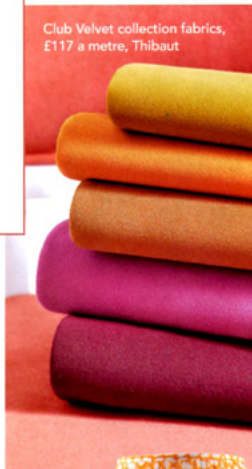

Club Velvet collection fabrics, £117 a metre, Thibaut